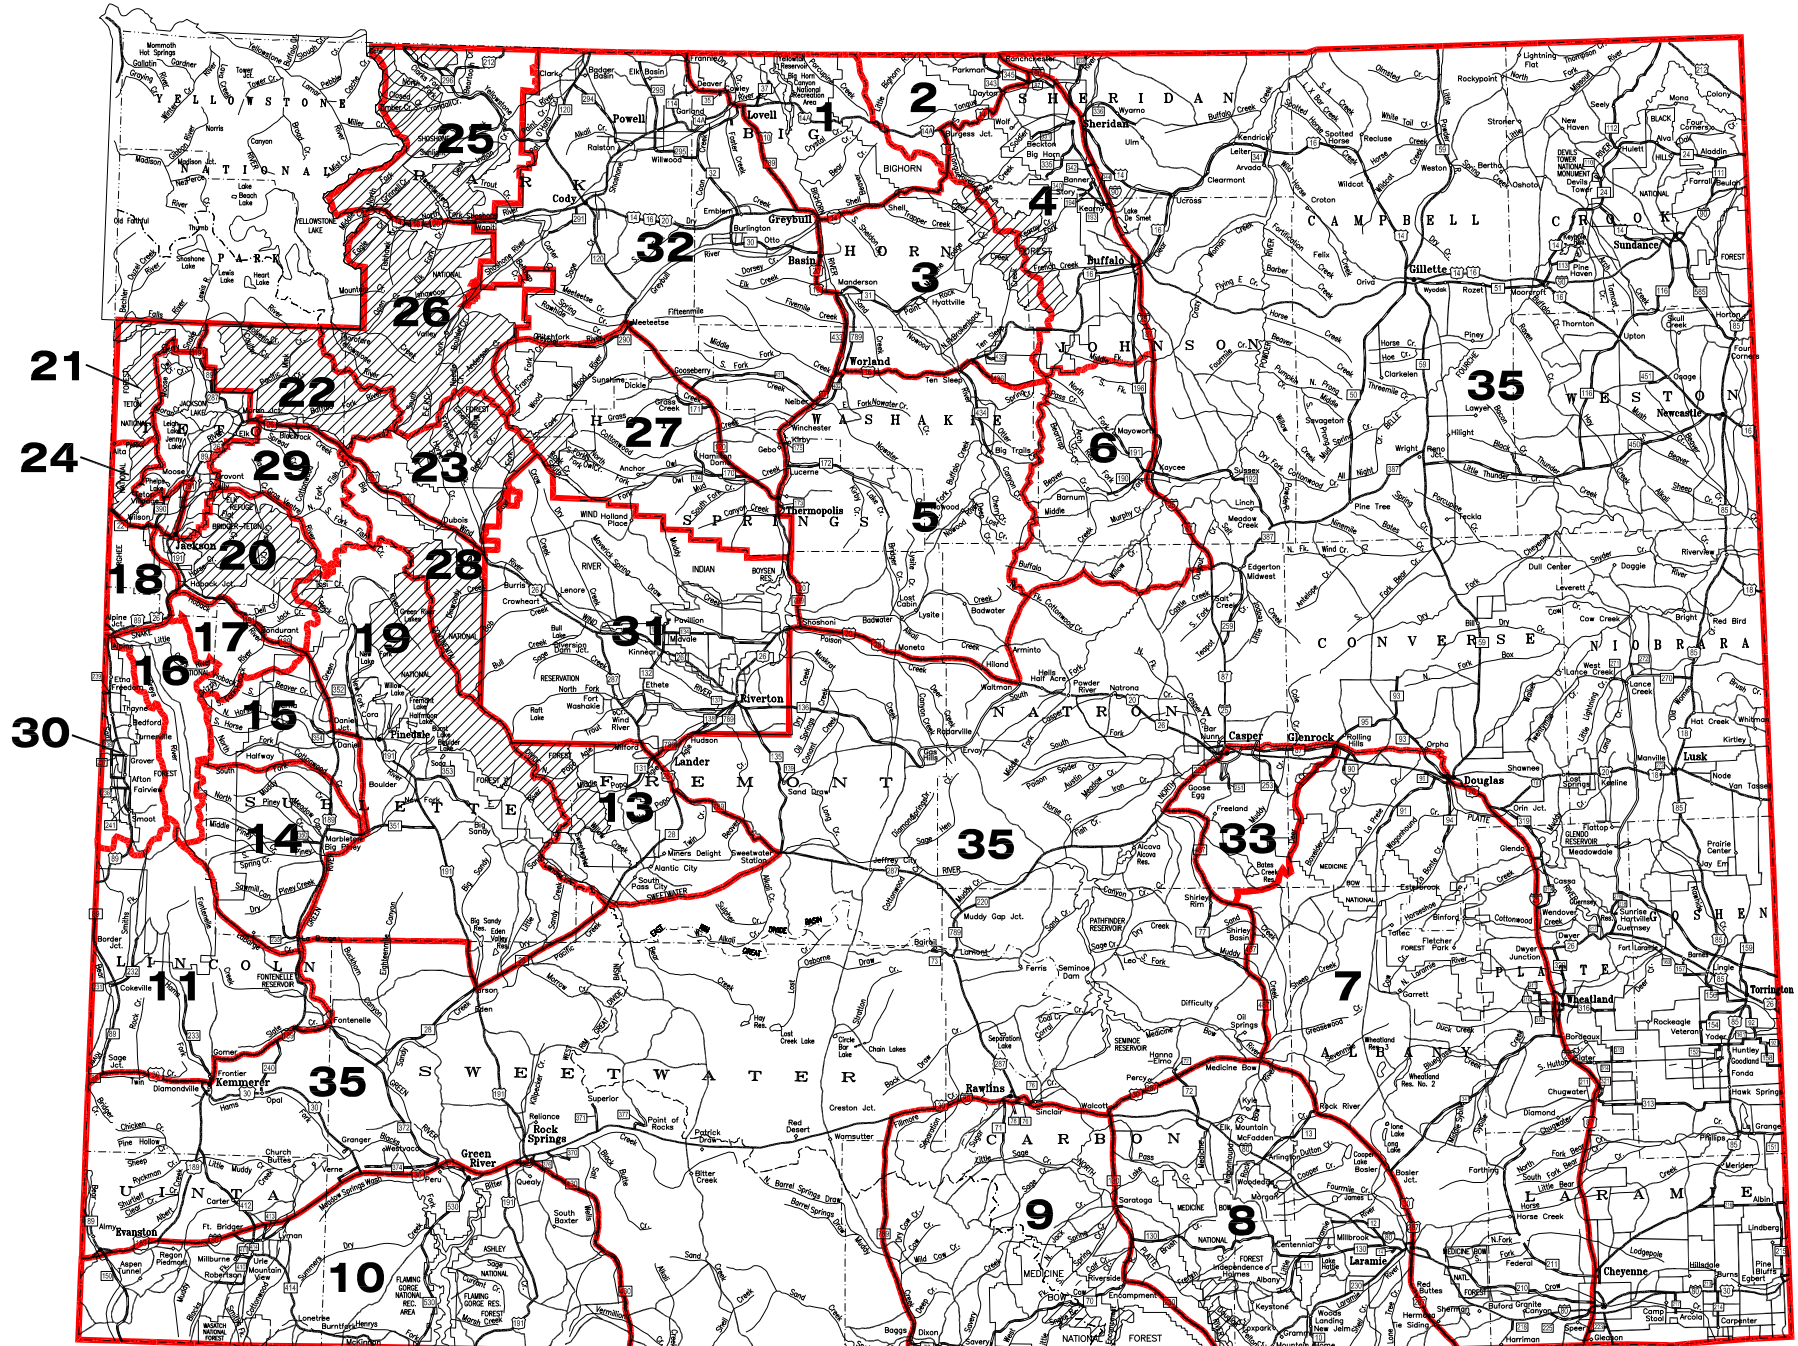

# BLACK BEAR HUNTING AREAS

THIS MAP IS FOR GENERAL REFERENCE ONLY. Please use the written boundary descriptions in this regulation for detailed boundary information.

Note:  Wilderness area, nonresidents must have guides.