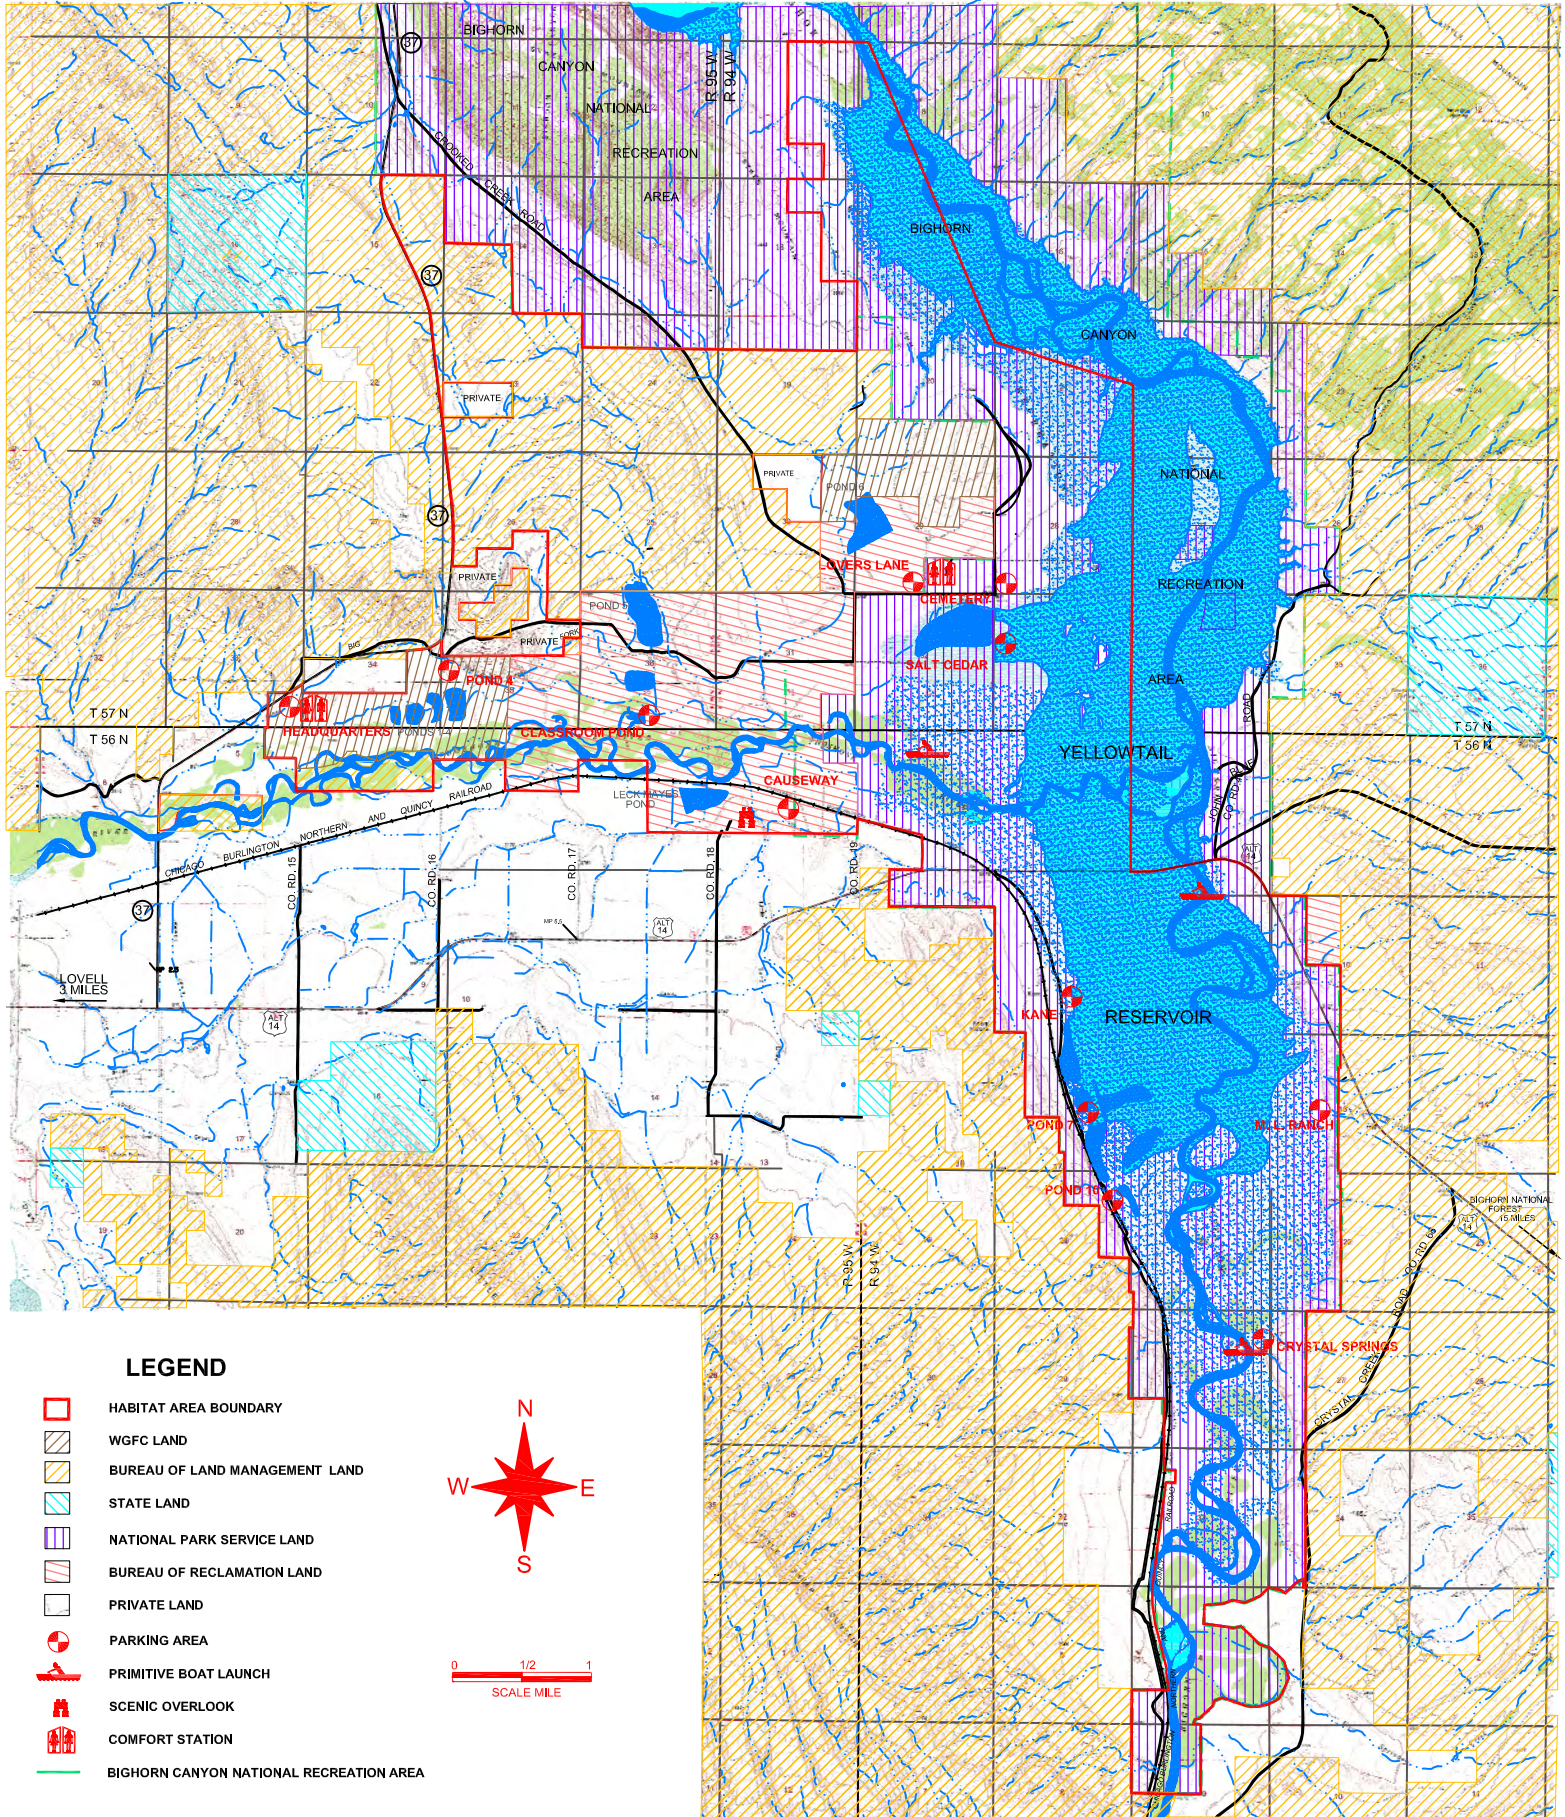

Yellowtail Wildlife Habitat Management Area

LEGEND

-  HABITAT AREA BOUNDARY
-  WGFC LAND
-  BUREAU OF LAND MANAGEMENT LAND
-  STATE LAND
-  NATIONAL PARK SERVICE LAND
-  BUREAU OF RECLAMATION LAND
-  PRIVATE LAND
-  PARKING AREA
-  PRIMITIVE BOAT LAUNCH
-  SCENIC OVERLOOK
-  COMFORT STATION
-  BIGHORN CANYON NATIONAL RECREATION AREA